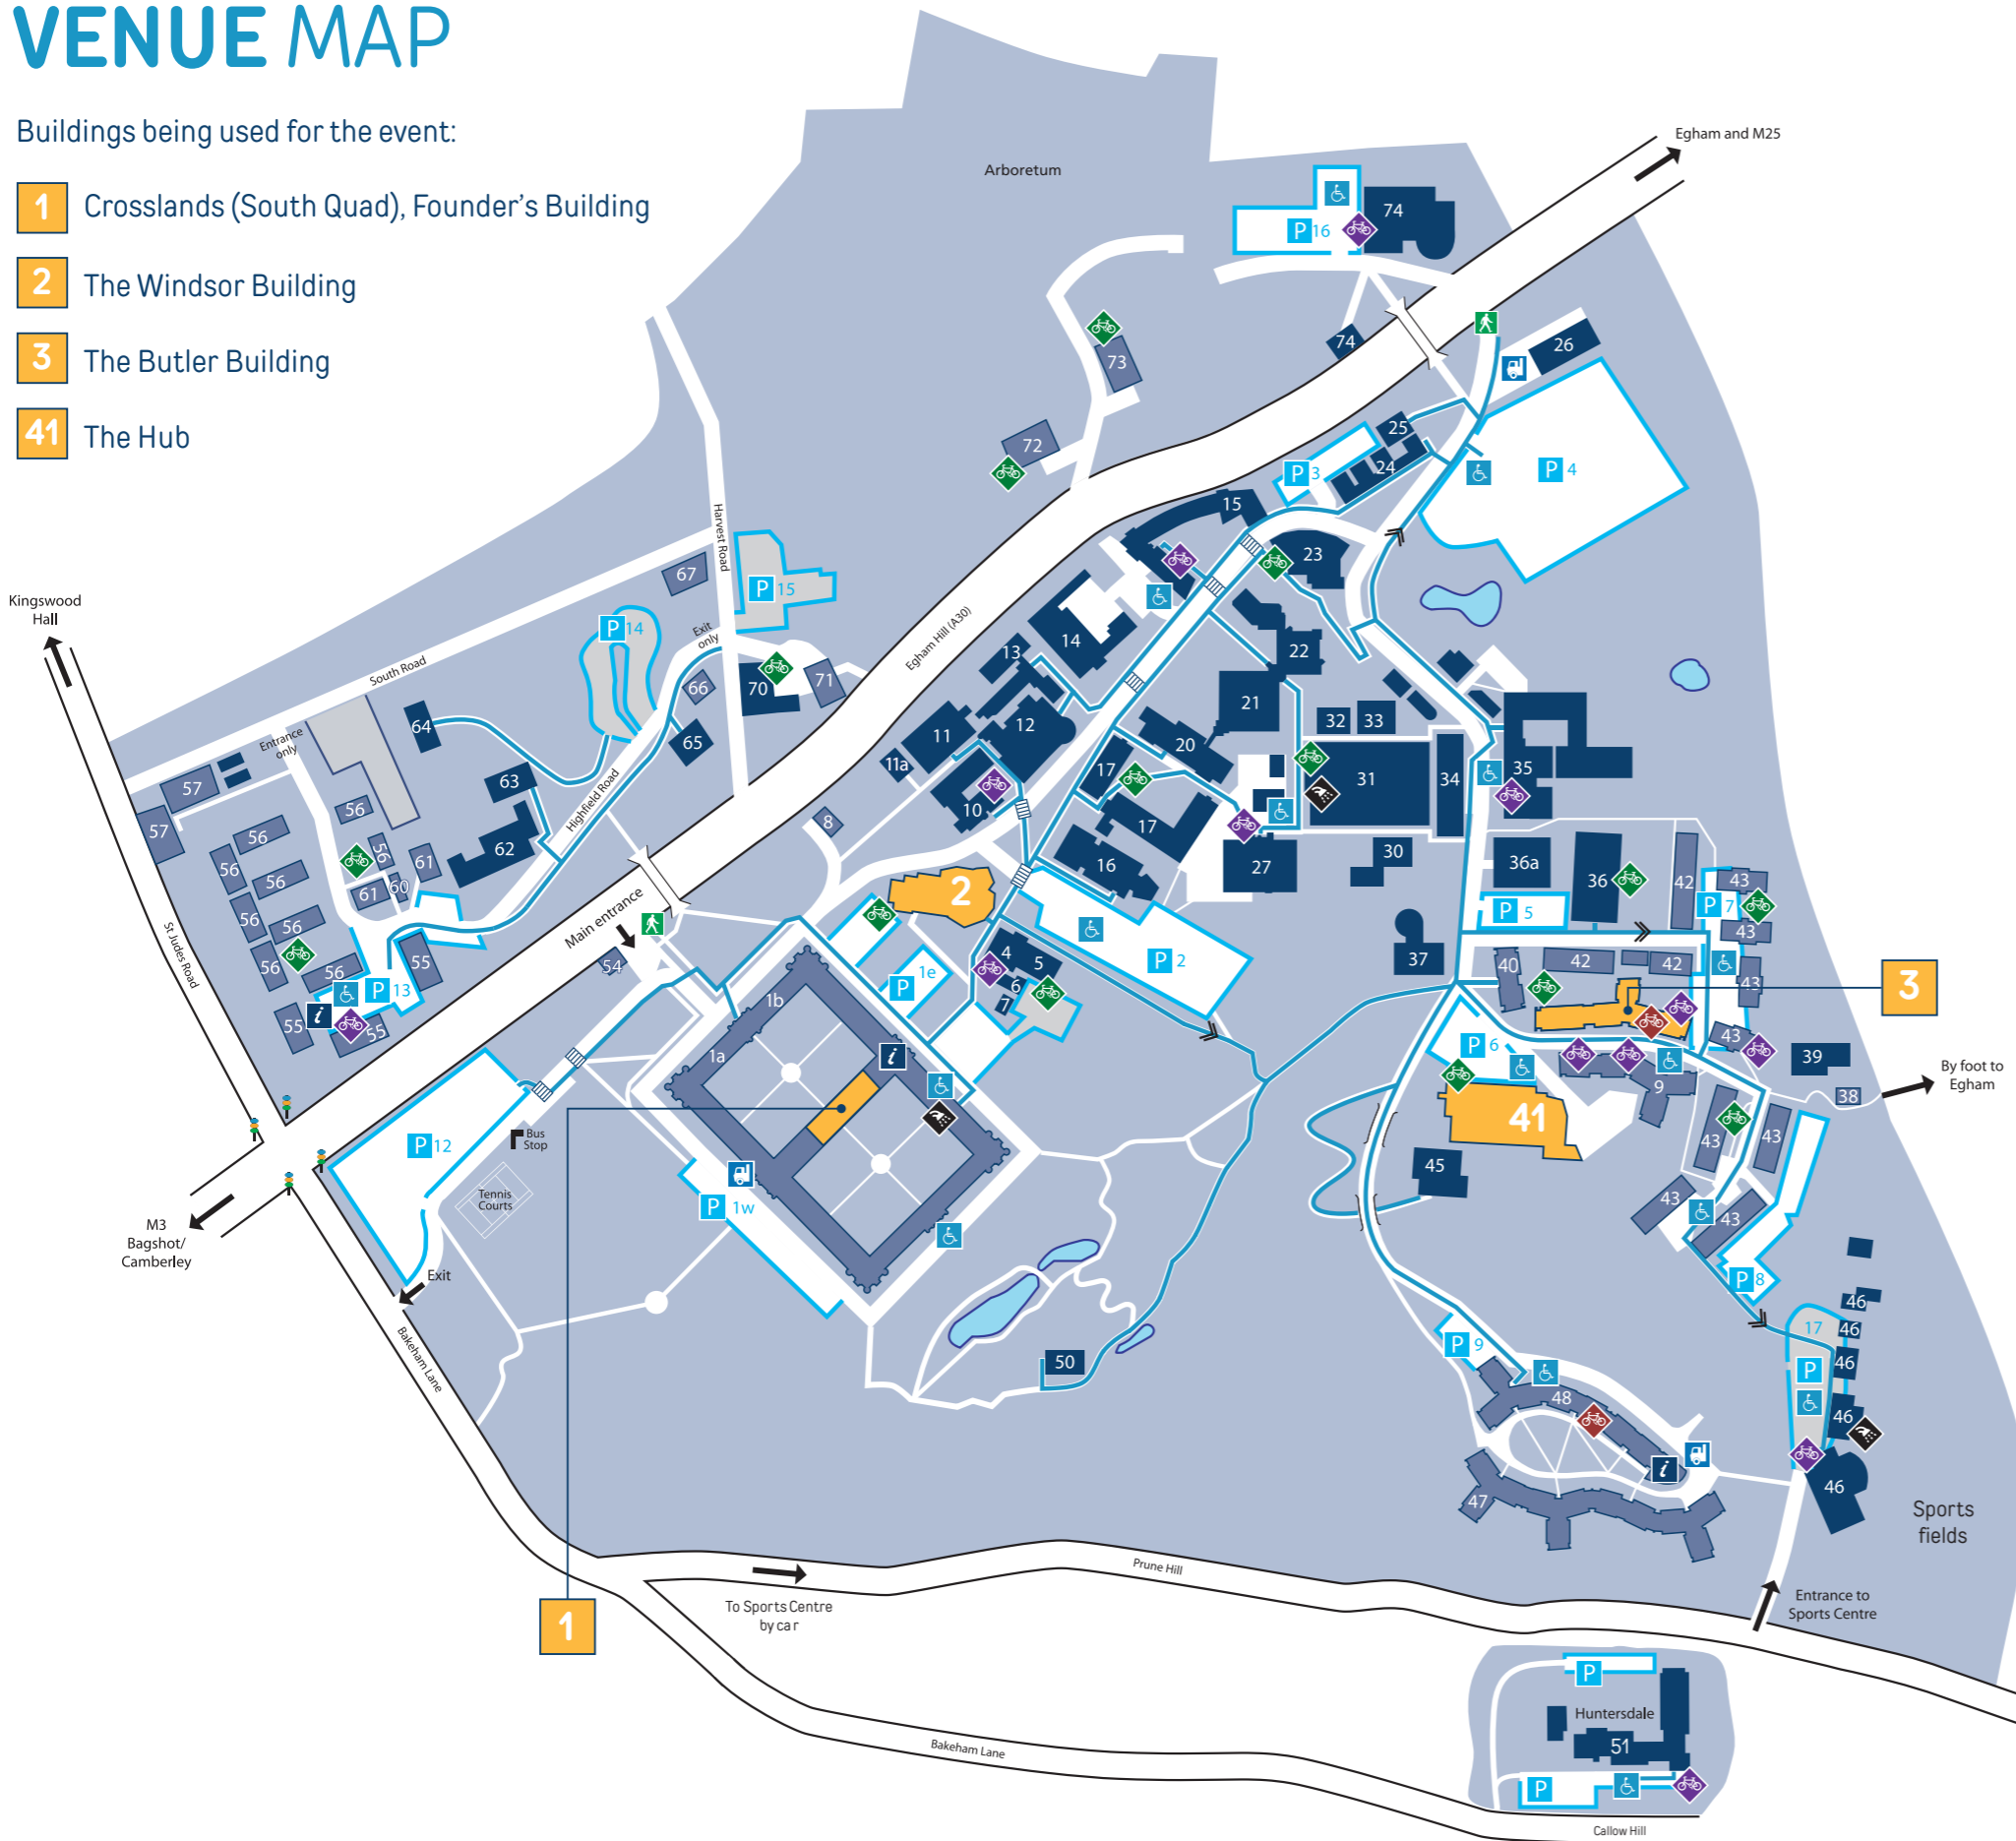

VENUE MAP

Buildings being used for the event:

- 1** Crosslands (South Quad), Founder's Building
- 2** The Windsor Building
- 3** The Butler Building
- 41** The Hub

Academic departments and centres

- 1 Archive and Bedford Centre
 - 31,34 Biological Sciences
 - 1 Classics & Philosophy
 - 17 Computer Science
 - 16 Criminology & Sociology
 - 74 Drama & Theatre
 - 25, 14
 - 35, 36, 36a Earth Sciences
 - 20 Economics
 - 15 English
 - 1 European Studies
 - 35, 36, 36a Geography
 - 15 Hellenic Institute
 - 17 History
 - 12,13, 1 Management
 - 17 Mathematics
 - 11 Media Arts
 - 15 Modern Languages
 - 15 French
 - 15 German
 - 15 Hispanic Studies
 - 15 Italian
 - 62, 65 Music
 - 21, 22 Physics
 - 1 Politics & International Relations
 - 34, 30 Psychology
 - 15 Royal Holloway International
 - 16 Social Work
- Founder's Building
 - Bourne & Wolfson Laboratories
 - Founder's Building (west ground floor)
 - McCrea Building
 - Arts Building
 - Sutherland House and Lodge ☒
 - Handa Noh Theatre, Boilerhouse Complex
 - Queen's Building, Annexe & John Bowyer Building
 - Horton Building ☒ (upper floor)
 - International Building
 - Founder's Building (west first floor)
 - Queen's Building & Annexe
 - International Building
 - McCrea Building
 - Moore Building ☒, Annexe
 - & Founder's Building (east first floor)
 - McCrea Building
 - Williams Building ☒ & Arts Building (ground floor)
 - International Building
 - International Building
 - International Building
 - International Building
 - International Building
 - Wetton's Terrace ☒, Woodlands ☒
 - Tolansky & Wilson Laboratories
 - Founder's Building (west first floor)
 - Wolfson Laboratory, Bourne Annexe
 - International Building
 - Arts Building